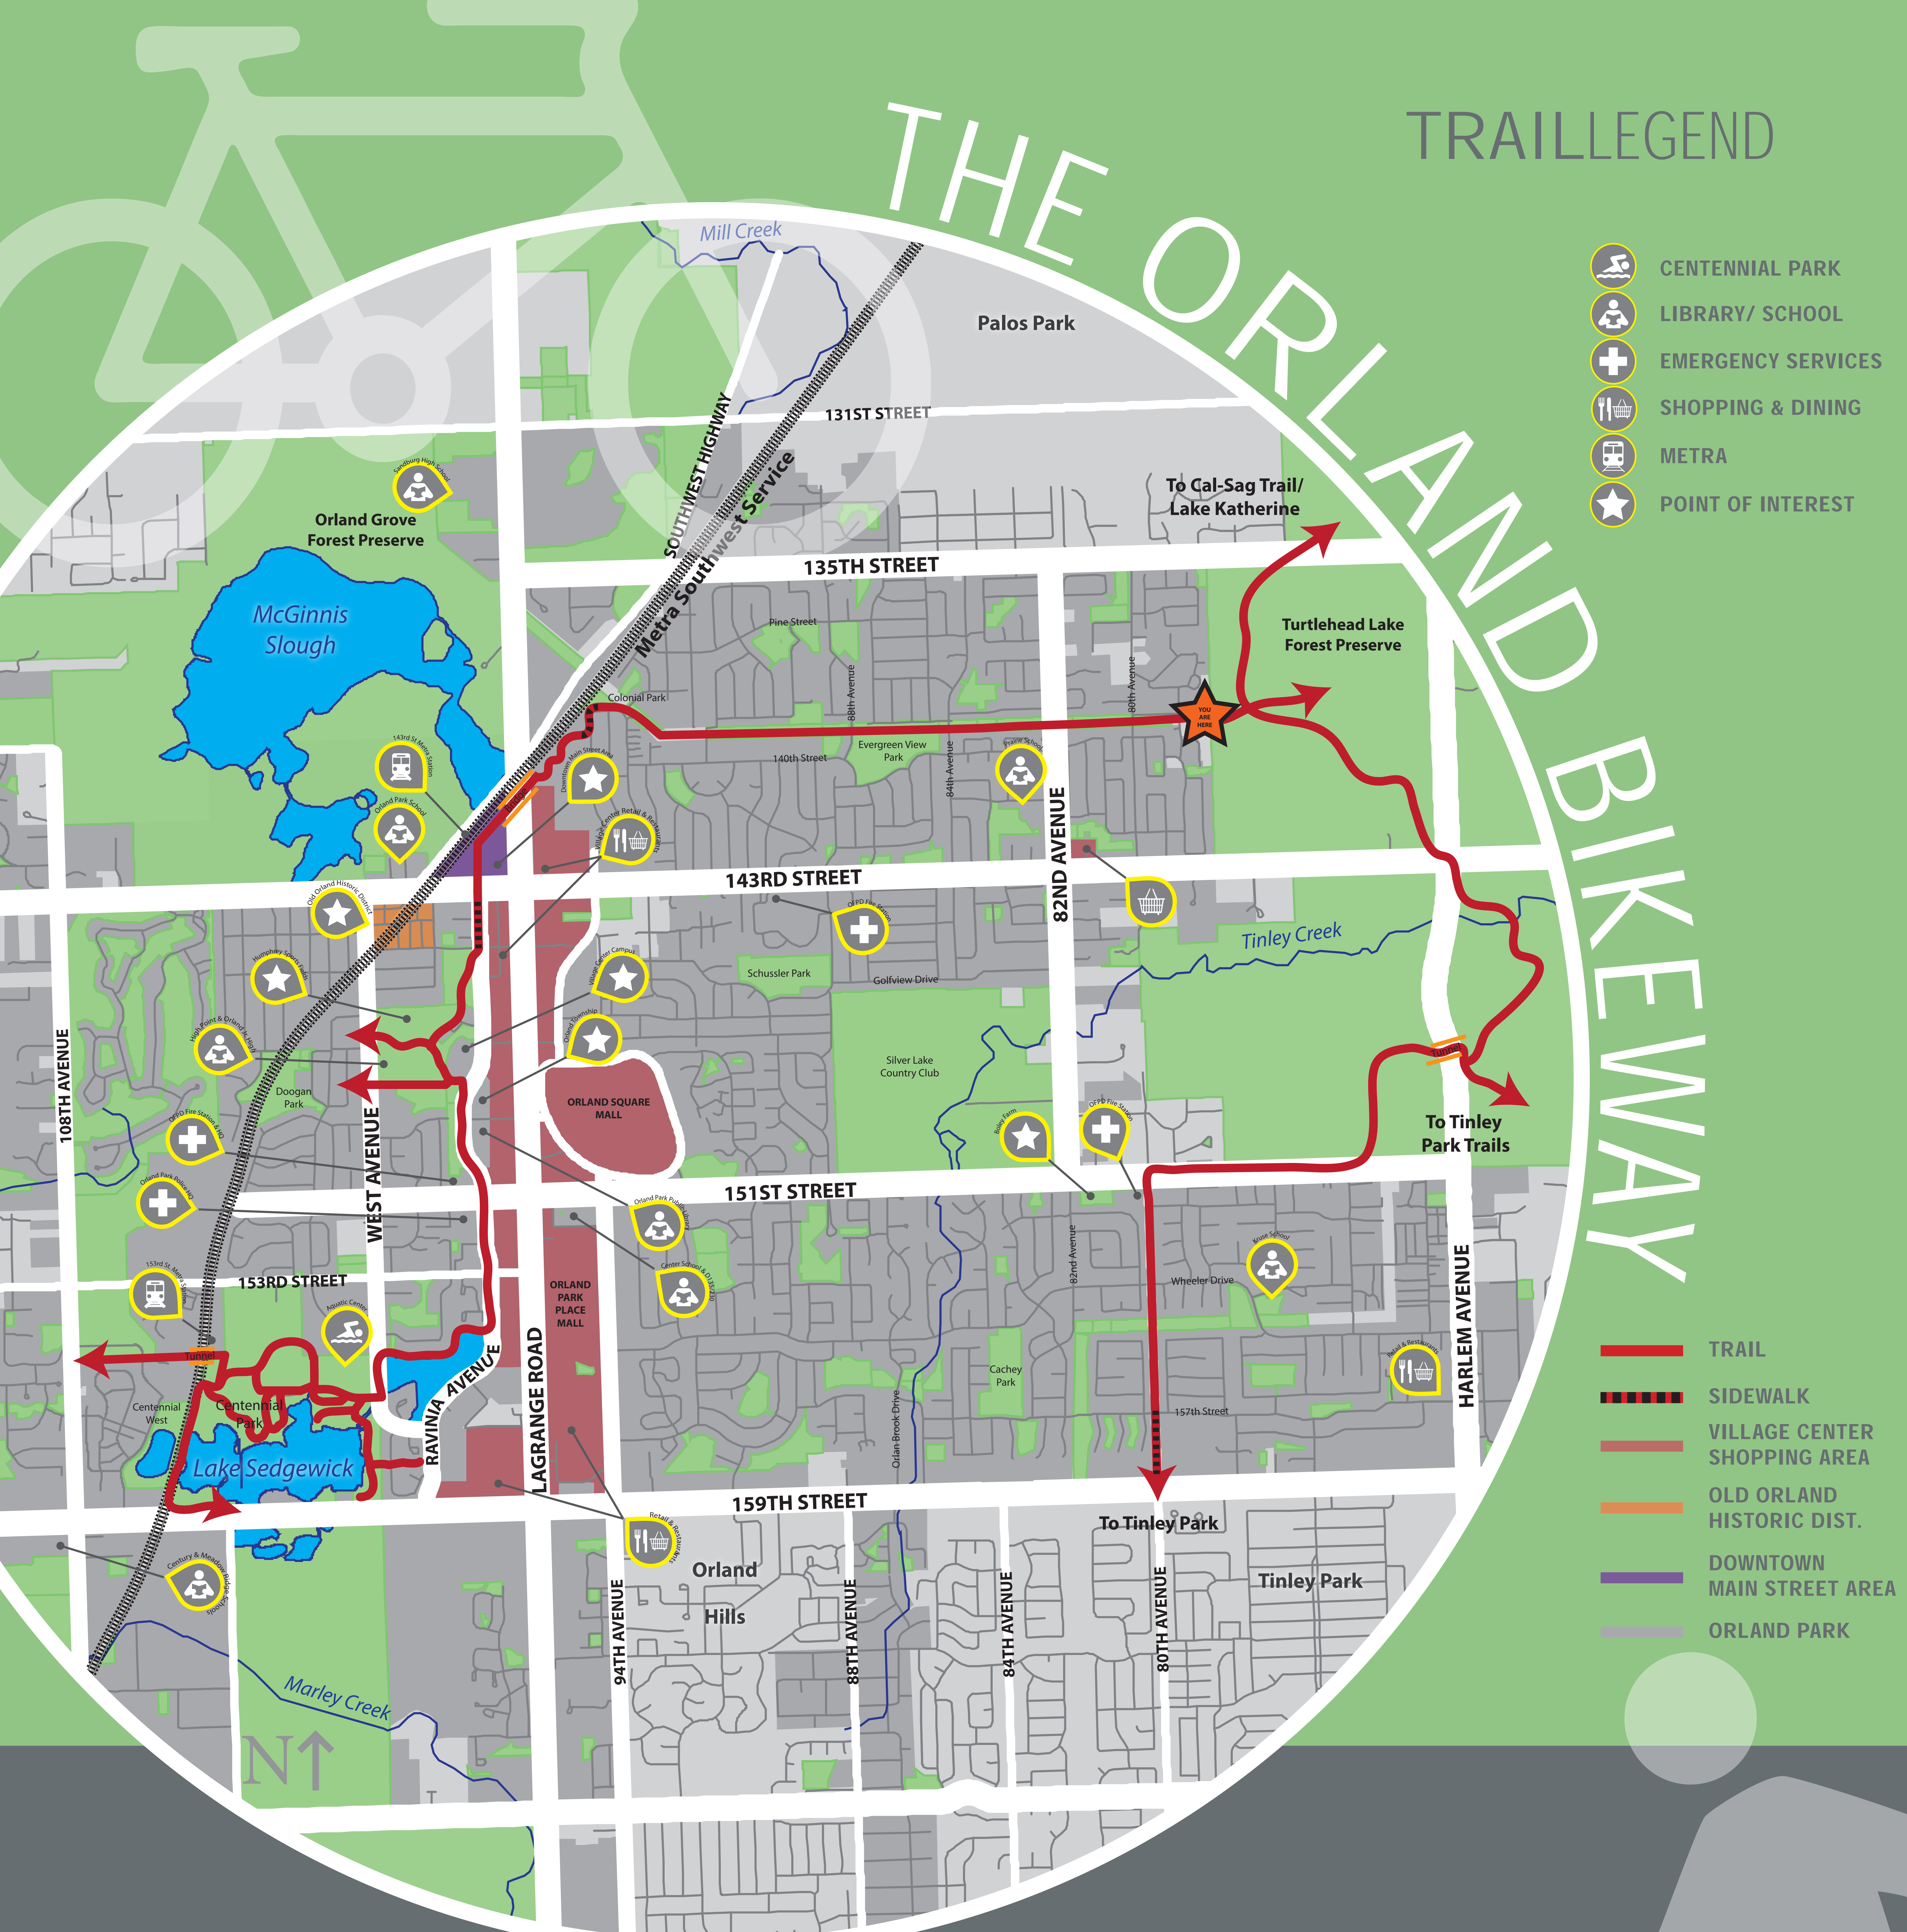

TRAILLEGEND

- CENTENNIAL PARK
- LIBRARY/ SCHOOL
- EMERGENCY SERVICES
- SHOPPING & DINING
- METRA
- POINT OF INTEREST

- TRAIL
- SIDEWALK
- VILLAGE CENTER SHOPPING AREA
- OLD ORLAND HISTORIC DIST.
- DOWNTOWN MAIN STREET AREA
- ORLAND PARK

TRAILETIQUETTE

- 1 OBEY ALL TRAIL AND TRAFFIC SIGNS
- 2 IF YOU STOP, GET OFF THE TRAIL
- 3 KEEP RIGHT AND PASS ON LEFT
- 4 KEEP ANIMALS UNDER CONTROL
- 5 PROTECT YOURSELF & OTHERS
- 6 LOOK BOTH WAYS AT ROAD CROSSINGS
- 7 KEEP THE TRAIL CLEAN
- 8 YIELD TO PEDESTRIANS
- 9 ANNOUNCE YOURSELF
- 10 WATCH FOR VEHICLES
- 11 BE ALERT

TRAILMILES

- 4.4 80TH AVE./159TH ST. - TURTLEHEAD LAKE
- 1.3 TURTLEHEAD LAKE - EVERGREEN VIEW PARK
- 1.4 EVERGREEN VIEW PARK - BRIDGE/143RD ST. STATION
- 0.8 BRIDGE/143RD ST. STATION - VILLAGE HALL
- 2.0 VILLAGE HALL - CENTENNIAL PARK/153RD ST. STATION